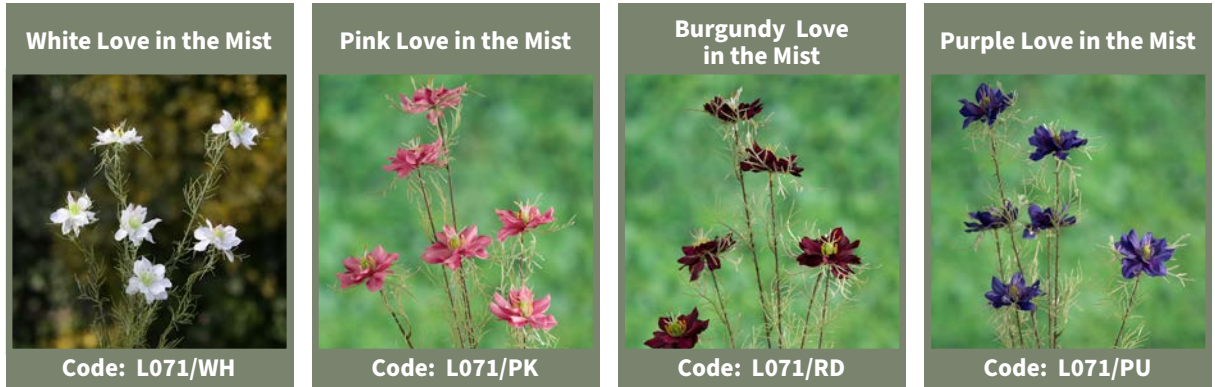

Lilac Short Stem

**Dark Pink Lilac
Short Stem**

Code: FM119A/DPK

Long Lilac Stems

**White Long
Lilac Stems**

Code: L456/WH

**Purple Long
Lilac Stems**

Code: L781/PU

**Double Headed
White Lilac Stems**

Code: L612/WH

**Double Headed
Green Lilac Stems**

Code: L612/GR

Mezu

Product List

Exceptional Silk Flowers
Mobile: +44 (0)7768 605121
Email: info@mezusilkflowers.com
Website: www.mezusilkflowers.com

Love in the Mist (Nigella)

Lupin

Full Blown Single Peony / with bud

Japanese Frilled Peony with Bud

Mezu

Product List

Exceptional Silk Flowers
Mobile: +44 (0)7768 605121
Email: info@mezusilkflowers.com
Website: www.mezusilkflowers.com