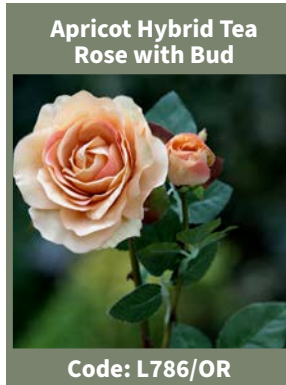

Pale Apricot Hybrid Tea Rose with Bud

Code: L786/YL

Mezu

Product List

Exceptional Silk Flowers
Mobile: +44 (0)7768 605121
Email: info@mezusilkflowers.com
Website: www.mezusilkflowers.com

Hybrid Tea Rose with Bud