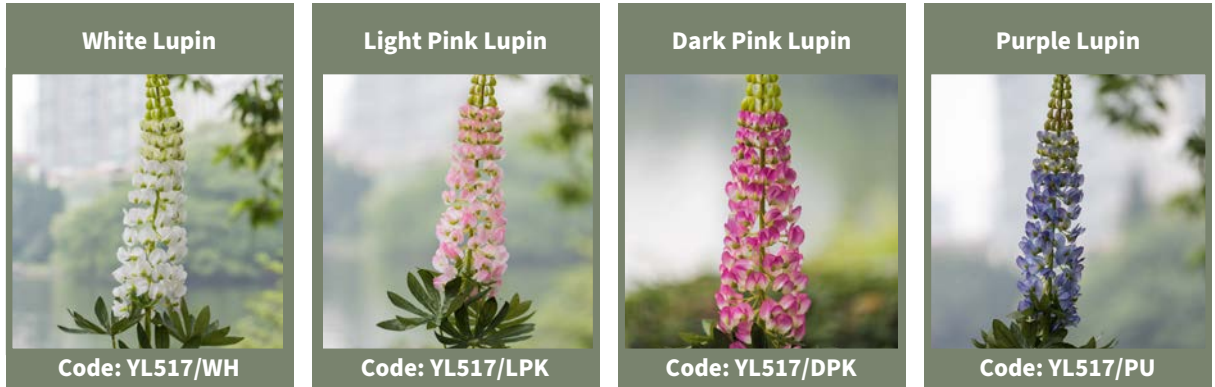

Lilac Short Stem

**Dark Pink Lilac
Short Stem**

Code: FM119A/DPK

Long Lilac Stems

**White Long
Lilac Stems**

Code: L456/WH

**Purple Long
Lilac Stems**

Code: L781/PU

**Double Headed
White Lilac Stems**

Code: L612/WH

**Double Headed
Green Lilac Stems**

Code: L612/GR

Mezu

Product List

Exceptional Silk Flowers
Mobile: +44 (0)7768 605121
Email: info@mezusilkflowers.com
Website: www.mezusilkflowers.com

Love in the Mist (Nigella)

Lupin

Full Blown Single Peony / with bud

Japanese Frilled Peony with Bud

Mezu

Product List

Exceptional Silk Flowers
Mobile: +44 (0)7768 605121
Email: info@mezusilkflowers.com
Website: www.mezusilkflowers.com